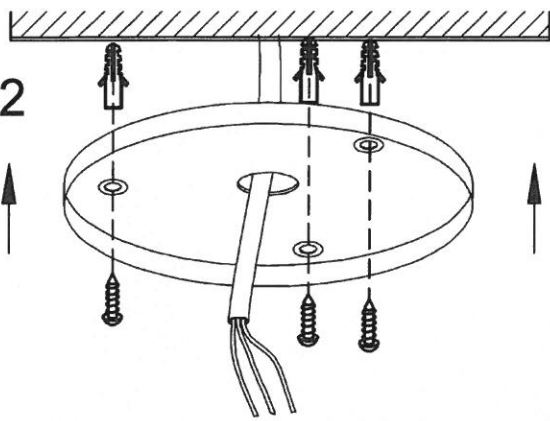

searchlight

6501-400-LED
6503-600-LED

MAINS SUPPLY **LIGHT FITTING**

LIVE - Possible colours : Red or Brown LIVE

NEUTRAL - Possible colours : Black or Blue NEUTRAL

6501-400-LED

6503-600-LED

HOW TO REMOVE LED DRIVER