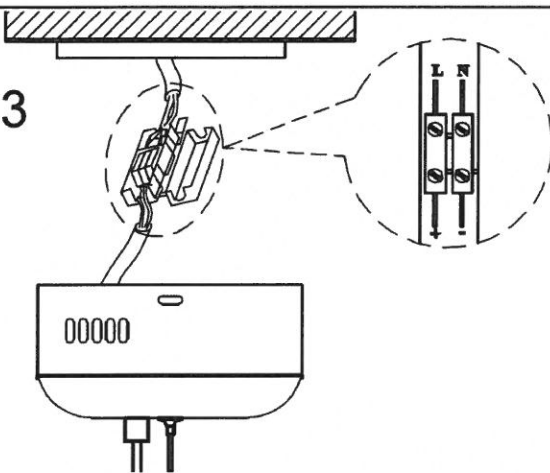

searchlight

6501-400-LED
6503-600-LED

MAINS SUPPLY **LIGHT FITTING**

LIVE - Possible colours : Red or Brown LIVE

NEUTRAL - Possible colours : Black or Blue NEUTRAL

6501-400-LED

6503-600-LED

HOW TO REMOVE LED DRIVER