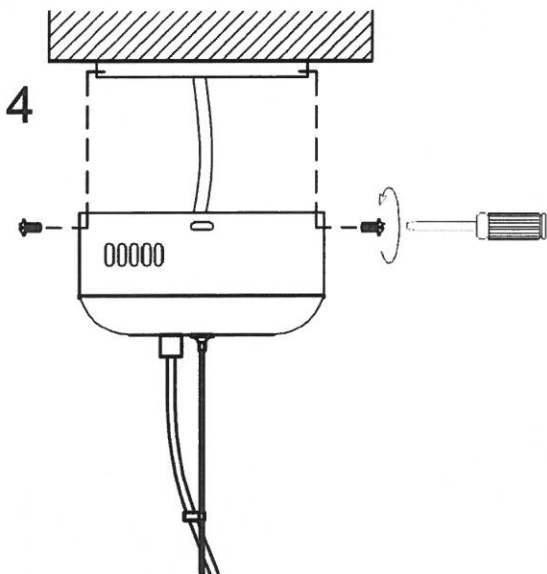

searchlight

6501-400-LED
6503-600-LED

MAINS SUPPLY **LIGHT FITTING**

LIVE - Possible colours : Red or Brown LIVE

NEUTRAL - Possible colours : Black or Blue NEUTRAL

6501-400-LED

6503-600-LED

HOW TO REMOVE LED DRIVER